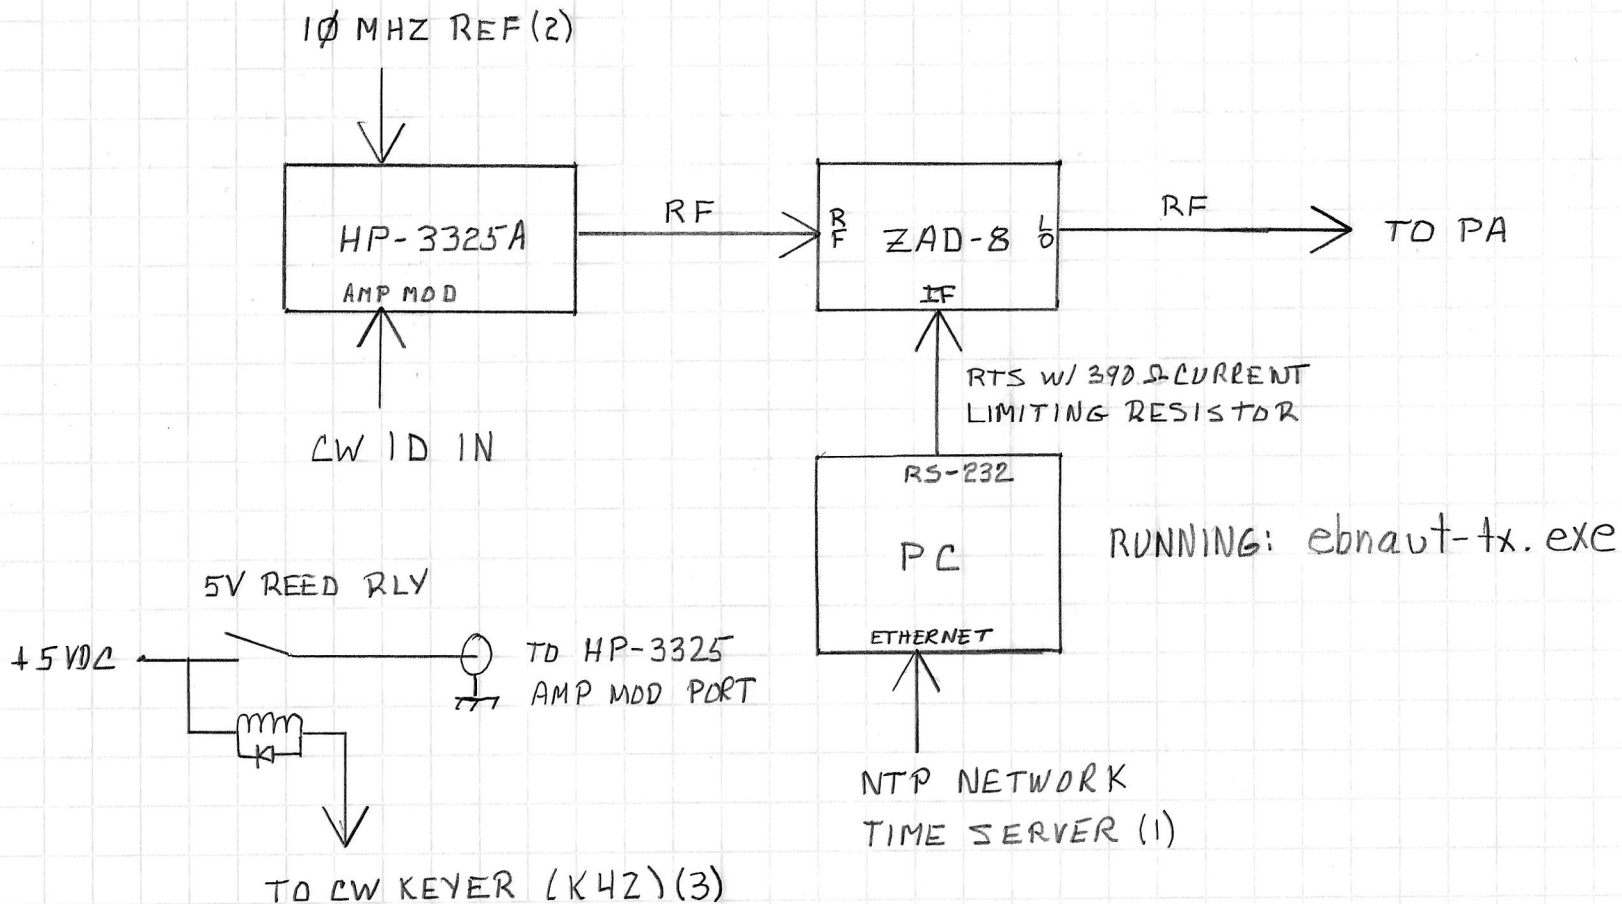

# K3RWR Eb/NAUT TX CONFIGURATION (15 DEC 2018)

## CW ID INPUT CIRCUIT

## NOTES

- 1) Leo NTP TIME SERVER (LED BODNAR)
- 2) TRIMBLE THUNDERBOLT GPS REF
- 3) KEYING INPUT TO HP-3325 PRODUCES OFF/ON OUTPUT (OPPOSITE OF NORMAL) PROGRAM CW KEYER WITH MORSE INVERSE
- 4) MORSE INVERSE OF "K3RWR" IS: "TIBENRENA"