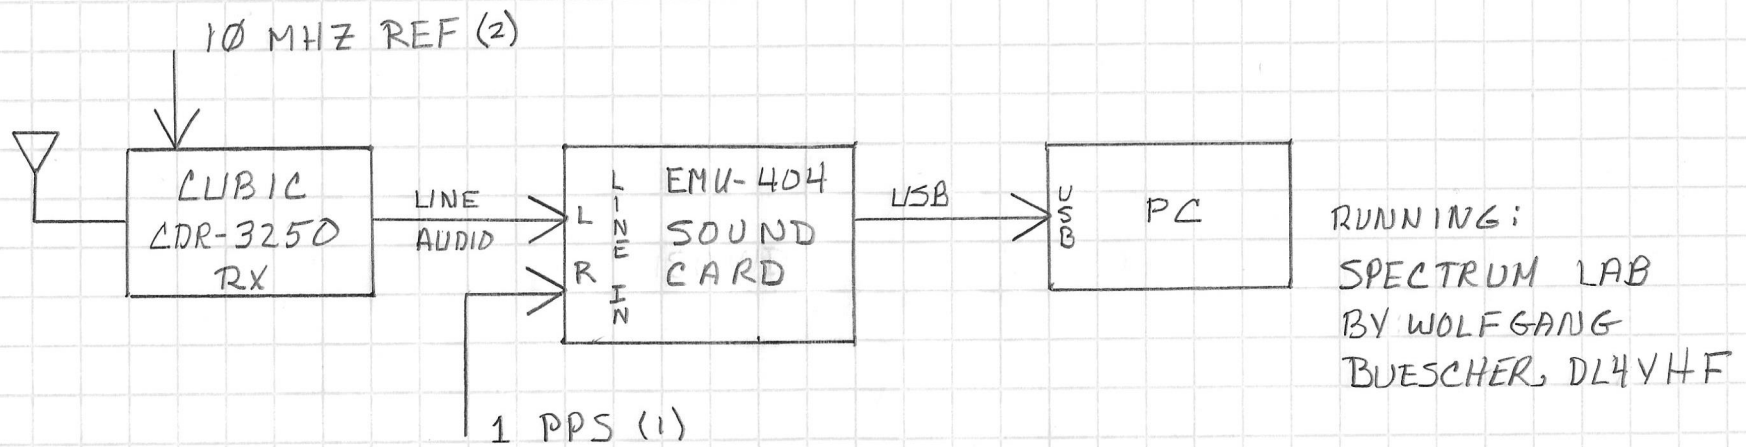

K3RWR Eb/Naut RX CONFIGURATION (15 DEC 2018)

NOTES:

- 1) 1 PPS SIGNAL FROM LeoNTP TIME SERVER (LEO BODNAR)
- 2) TRIMBLE THUNDERBOLT GPS REF
- 3) "EbNaut Coherent BPSK"
www.abelian.org
- 4) DL4YHF: www.gsl.net/dl4yhf/spec/lab/